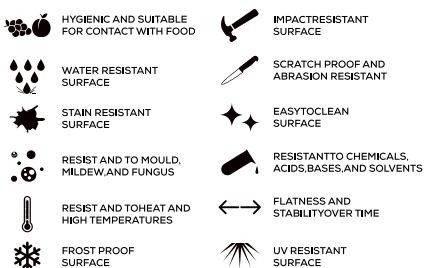

AVAILABLE

**GLOSSY
& MATT
SURFACE**

**15mm
Thickness**

MULTIPLE SIZES

APPLICATION AREAS

TECHNICAL FEATURES

EDGE PROFILE POSSIBILITIES

SPECIAL COLOUR SERIES