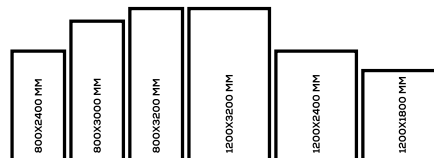

MULTIPLE SIZES