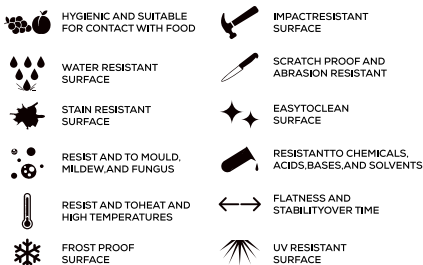

APPLICATION AREAS

TECHNICAL FEATURES

EDGE PROFILE POSSIBILITIES

SPECIAL COLOUR SERIES

BROWN

AVAILABLE

**GLOSSY
& MATT
SURFACE**

**15mm
Thickness**