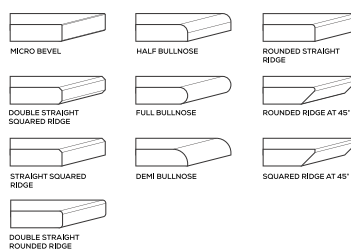

DARK GREY

AVAILABLE

**GLOSSY
& MATT
SURFACE**

**15mm
Thickness**

MULTIPLE SIZES

APPLICATION AREAS

TECHNICAL FEATURES

EDGE PROFILE POSSIBILITIES