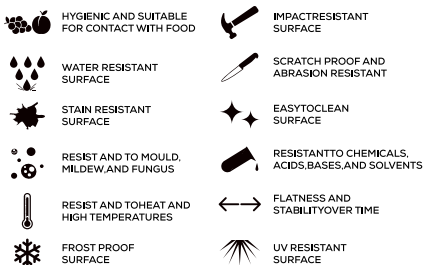

EDGE PROFILE POSSIBILITIES

PEARL WHITE

AVAILABLE

GLOSSY
& MATT
SURFACE

15mm
Thickness

MULTIPLE SIZES

APPLICATION AREAS

TECHNICAL FEATURES