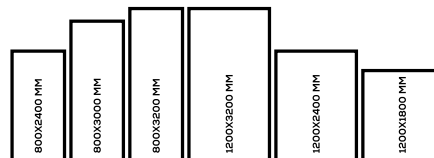

EDGE PROFILE POSSIBILITIES

SPECIAL COLOUR SERIES

PURE JAISALMER

AVAILABLE

**GLOSSY
& MATT
SURFACE**

**15mm
Thickness**

MULTIPLE SIZES

APPLICATION AREAS