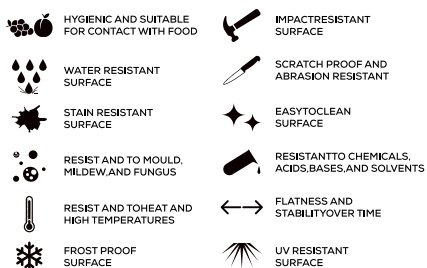

SPECIAL COLOUR SERIES

LIGHT GREY

AVAILABLE

**GLOSSY
& MATT
SURFACE**

**15mm
Thickness**

MULTIPLE SIZES

APPLICATION AREAS

TECHNICAL FEATURES