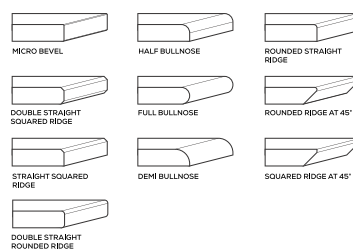

MULTIPLE SIZES

APPLICATION AREAS

TECHNICAL FEATURES

EDGE PROFILE POSSIBILITIES

ULTRA WHITE

AVAILABLE

GLOSSY
& MATT
SURFACE

15mm
Thickness

MULTIPLE SIZES

APPLICATION AREAS

TECHNICAL FEATURES

EDGE PROFILE POSSIBILITIES

📍 SHOP NO-23, PATEL CHAMBER, 8-A NATIONAL HIGHWAY,
LALPAR, MORBI-GUJRAT-363642

☎️ +91 79908 02022 | ☎️ +91 76008 88388

✉️ venomceramica@gmail.com