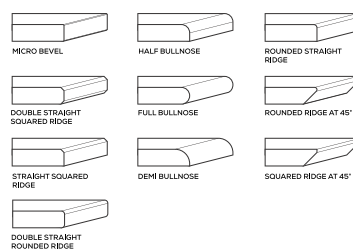

EDGE PROFILE POSSIBILITIES