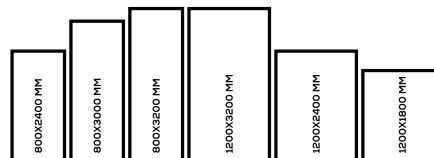

**15mm
Thickness**

MULTIPLE SIZES

APPLICATION AREAS

TECHNICAL FEATURES

EDGE PROFILE POSSIBILITIES

SPECIAL COLOUR SERIES

DARK BEIGE

AVAILABLE