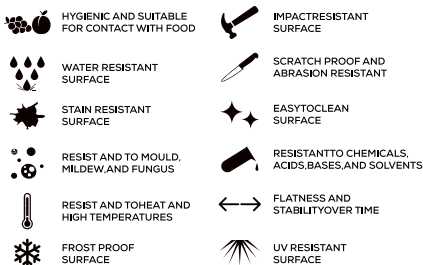

DARK GREY

AVAILABLE

**GLOSSY
& MATT
SURFACE**

**15mm
Thickness**

MULTIPLE SIZES

APPLICATION AREAS

TECHNICAL FEATURES

EDGE PROFILE POSSIBILITIES