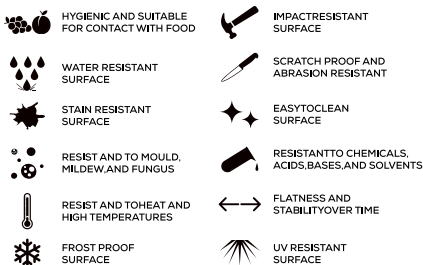

TECHNICAL FEATURES