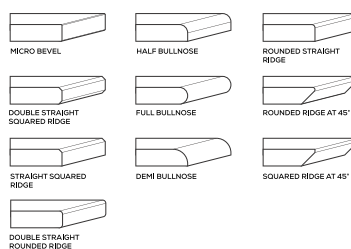

APPLICATION AREAS

TECHNICAL FEATURES

EDGE PROFILE POSSIBILITIES

SPECIAL COLOUR SERIES

ULTRA GREY

AVAILABLE

**GLOSSY
& MATT
SURFACE**

**15mm
Thickness**

MULTIPLE SIZES

APPLICATION AREAS

TECHNICAL FEATURES

EDGE PROFILE POSSIBILITIES

ULTRA WHITE

AVAILABLE

GLOSSY
& MATT
SURFACE

15mm
Thickness