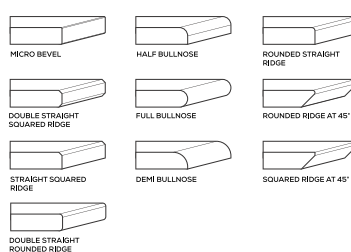

AVAILABLE

**GLOSSY
& MATT
SURFACE**

**15mm
Thickness**

MULTIPLE SIZES

APPLICATION AREAS

TECHNICAL FEATURES

EDGE PROFILE POSSIBILITIES

SPECIAL COLOUR SERIES