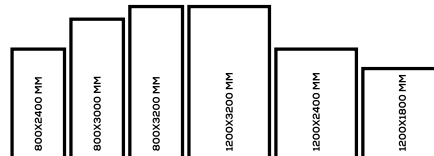

TECHNICAL FEATURES

EDGE PROFILE POSSIBILITIES

SPECIAL COLOUR SERIES

SMOKEY GREY

AVAILABLE

**GLOSSY
& MATT
SURFACE**

**15mm
Thickness**

MULTIPLE SIZES