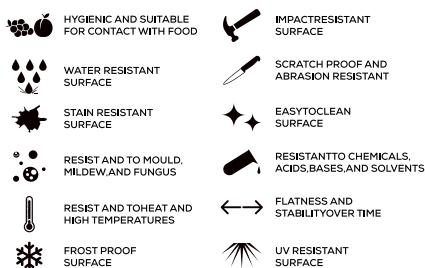

APPLICATION AREAS

TECHNICAL FEATURES

EDGE PROFILE POSSIBILITIES

SPECIAL COLOUR SERIES

BROWN

AVAILABLE

**GLOSSY
& MATT
SURFACE**

**15mm
Thickness**

MULTIPLE SIZES

APPLICATION AREAS

TECHNICAL FEATURES

EDGE PROFILE POSSIBILITIES

SPECIAL COLOUR SERIES

CHOCO

AVAILABLE

**GLOSSY
& MATT
SURFACE**