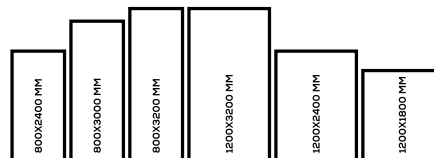

DARK GREY

AVAILABLE

**GLOSSY
& MATT
SURFACE**

**15mm
Thickness**

MULTIPLE SIZES

APPLICATION AREAS

TECHNICAL FEATURES

EDGE PROFILE POSSIBILITIES