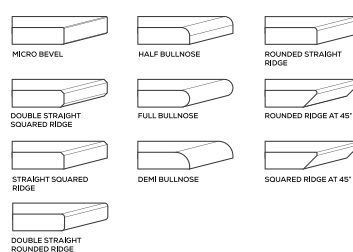

APPLICATION AREAS

TECHNICAL FEATURES

EDGE PROFILE POSSIBILITIES

SPECIAL COLOUR SERIES

BROWN

AVAILABLE

**GLOSSY
& MATT
SURFACE**

**15mm
Thickness**

MULTIPLE SIZES

APPLICATION AREAS

TECHNICAL FEATURES

EDGE PROFILE POSSIBILITIES

SPECIAL COLOUR SERIES

CHOCO

AVAILABLE

**GLOSSY
& MATT
SURFACE**

**15mm
Thickness**

MULTIPLE SIZES

APPLICATION AREAS

TECHNICAL FEATURES

EDGE PROFILE POSSIBILITIES

SPECIAL COLOUR SERIES

DARK BEIGE

AVAILABLE