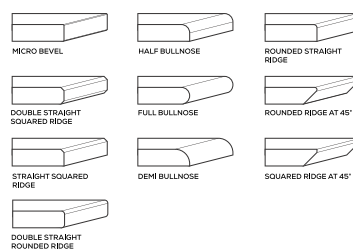

**GLOSSY
& MATT
SURFACE**

**15mm
Thickness**

MULTIPLE SIZES

APPLICATION AREAS

TECHNICAL FEATURES

EDGE PROFILE POSSIBILITIES

SPECIAL COLOUR SERIES

DARK GREEN