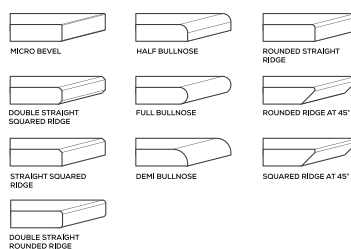

VENOM
C E R A M I C A

**SPECIAL
COLOUR**
SERIES

SPECIAL COLOUR SERIES

BLACK

AVAILABLE

**GLOSSY
& MATT
SURFACE**

**15mm
Thickness**

MULTIPLE SIZES

APPLICATION AREAS

TECHNICAL FEATURES

EDGE PROFILE POSSIBILITIES

SPECIAL COLOUR SERIES

BROWN

AVAILABLE

**GLOSSY
& MATT
SURFACE**

**15mm
Thickness**