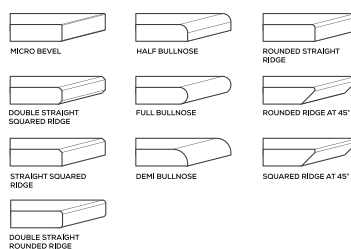

EDGE PROFILE POSSIBILITIES

PEARL WHITE

AVAILABLE

GLOSSY
& MATT
SURFACE

15mm
Thickness

MULTIPLE SIZES

APPLICATION AREAS

TECHNICAL FEATURES

EDGE PROFILE POSSIBILITIES

SPECIAL COLOUR SERIES

PURE JAISALMER

AVAILABLE

**GLOSSY
& MATT
SURFACE**

**15mm
Thickness**

MULTIPLE SIZES

APPLICATION AREAS

TECHNICAL FEATURES

EDGE PROFILE POSSIBILITIES

SPECIAL COLOUR SERIES

SMOKEY GREY

AVAILABLE

**GLOSSY
& MATT
SURFACE**

**15mm
Thickness**

MULTIPLE SIZES