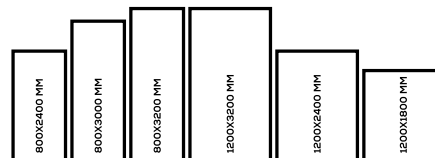

EDGE PROFILE POSSIBILITIES

PEARL WHITE

AVAILABLE

GLOSSY
& MATT
SURFACE

15mm
Thickness

MULTIPLE SIZES

APPLICATION AREAS

TECHNICAL FEATURES