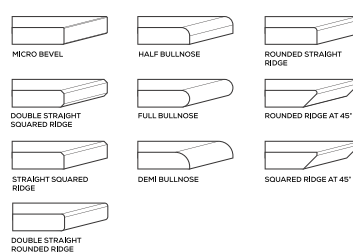

EDGE PROFILE POSSIBILITIES

PEARL WHITE

AVAILABLE

GLOSSY
& MATT
SURFACE

15mm
Thickness

MULTIPLE SIZES

APPLICATION AREAS

TECHNICAL FEATURES