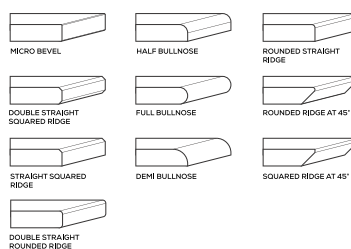

**15mm
Thickness**

MULTIPLE SIZES

APPLICATION AREAS

TECHNICAL FEATURES

EDGE PROFILE POSSIBILITIES

SPECIAL COLOUR SERIES

DARK BEIGE

AVAILABLE