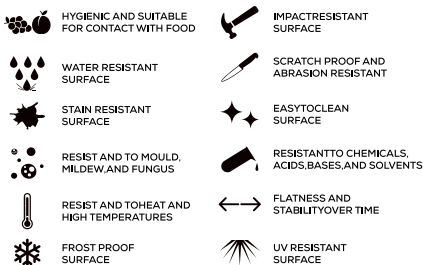

**GLOSSY
& MATT
SURFACE**

**15mm
Thickness**

MULTIPLE SIZES

APPLICATION AREAS

TECHNICAL FEATURES

EDGE PROFILE POSSIBILITIES

SPECIAL COLOUR SERIES

DARK GREEN