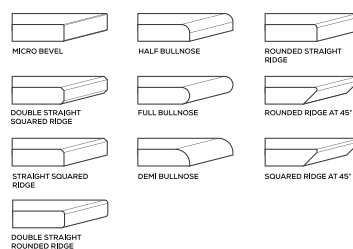

EDGE PROFILE POSSIBILITIES

SPECIAL COLOUR SERIES

PURE JAISALMER

AVAILABLE

**GLOSSY
& MATT
SURFACE**

**15mm
Thickness**

MULTIPLE SIZES

APPLICATION AREAS

TECHNICAL FEATURES

EDGE PROFILE POSSIBILITIES

SPECIAL COLOUR SERIES

SMOKEY GREY

AVAILABLE

**GLOSSY
& MATT
SURFACE**

**15mm
Thickness**

MULTIPLE SIZES

APPLICATION AREAS

TECHNICAL FEATURES

EDGE PROFILE POSSIBILITIES

SPECIAL COLOUR SERIES

ULTRA GREY

AVAILABLE

**GLOSSY
& MATT
SURFACE**

**15mm
Thickness**