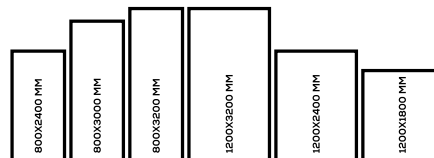

VENOM
C E R A M I C A

**SPECIAL
COLOUR**
SERIES

SPECIAL COLOUR SERIES

BLACK

AVAILABLE

**GLOSSY
& MATT
SURFACE**

**15mm
Thickness**

MULTIPLE SIZES